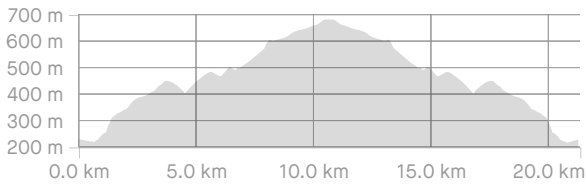

Bearman Half CAP 2021

<https://www.strava.com/routes/2725714130122314588>

21.26 km

646 m

Road

Distance

Elevation Gain

Run Type

Est. Moving Time: 2:12:13

Map data ©2021 Google, Inst. Geogr. Nacional

Route recommendations may be incomplete and/or inaccurate and may contain sections of private land and/or sections of terrain that could be challenging or hazardous. Always use your best judgement about the safety of road and trail conditions and follow traffic and property laws. Est. Moving Time based on your avg pace of 6:13/km over last 4 weeks

DIRECTION	DISTANCE (kilometers)
Proceed onto Boulevard de la Petite Provence	0.0
Proceed onto Avenue du Docteur Bouix	0.5
Proceed onto off-road waypoint. No data available	0.6
Continue on Avenue du Docteur Bouix	0.6
Right onto Avenue du Vallespir	0.7
Left onto Rue des Thermes	0.7
Proceed onto Rue des Thermes	0.8
Proceed onto Rue des Thermes	1.0
Right onto Place Arago	1.1