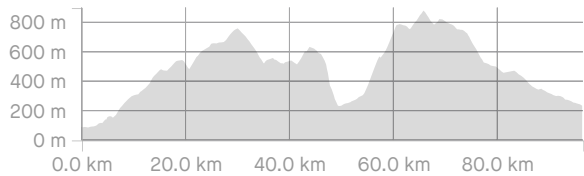

Bearman Half Velo 2021

<https://www.strava.com/routes/2725716041876053852>

96.47 km **1,788 m** **Road**
 Distance Elevation Gain Ride Type

Est. Moving Time: **3:59:38**

Route recommendations may be incomplete and/or inaccurate and may contain sections of private land and/or sections of terrain that could be challenging or hazardous. Always use your best judgement about the safety of road and trail conditions and follow traffic and property laws. Est. Moving Time based on your avg speed of 24.2 km/h over last 4 weeks

DIRECTION	DISTANCE (kilometers)
Proceed onto off-road waypoint. No data available	0.0
Proceed onto off-road waypoint. No data available	1.6
Continue on D 115	1.8
Proceed onto D 115	2.8
Continue on Rond-Point Saint-Sébastien	3.4
Right onto Route de Vivès	3.5
Continue on Serre de las Aires	3.8
Proceed onto Serre de las Aires	4.4
Left onto Rue des Cerisiers	10.9