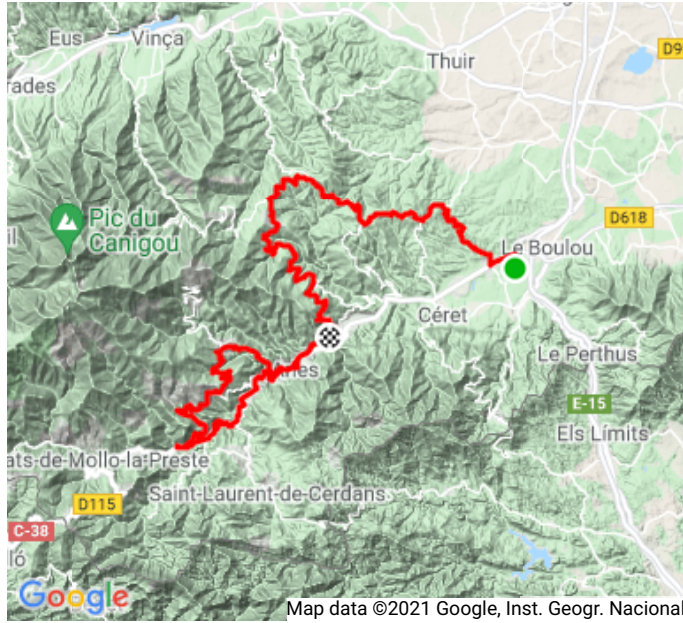

Bearman Half Velo 2021

<https://www.strava.com/routes/2725716041876053852>

96.47 km **1,788 m** **Road**
 Distance Elevation Gain Ride Type

Est. Moving Time: **3:59:38**

Route recommendations may be incomplete and/or inaccurate and may contain sections of private land and/or sections of terrain that could be challenging or hazardous. Always use your best judgement about the safety of road and trail conditions and follow traffic and property laws. Est. Moving Time based on your avg speed of 24.2 km/h over last 4 weeks

DIRECTION	DISTANCE (kilometers)
Proceed onto off-road waypoint. No data available	0.0
Proceed onto off-road waypoint. No data available	1.6
Continue on D 115	1.8
Proceed onto D 115	2.8
Continue on Rond-Point Saint-Sébastien	3.4
Right onto Route de Vivès	3.5
Continue on Serre de las Aires	3.8
Proceed onto Serre de las Aires	4.4
Left onto Rue des Cerisiers	10.9

30/07/2021

Bearman Half Velo 2021 | Strava Route Cue Sheet

Left onto Rue du 11 Novembre 1918	94.2
Proceed onto Rue du 11 Novembre 1918	94.3
Proceed onto Rue du 11 Novembre 1918	94.5
Continue on Chemin de la Rodella	94.7
Proceed onto Chemin de la Rodella	94.8
Continue on Rue du Bernadou	94.9
Proceed onto off-road waypoint. No data available	95.0
Proceed onto off-road waypoint. No data available	95.2