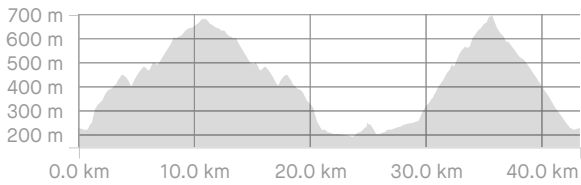

Bearman CAP 2021

<https://www.strava.com/routes/2725712419698116376>

43.27 km **1,268 m** **Road**
 Distance Elevation Gain Run Type

Est. Moving Time: **4:29:06**

Route recommendations may be incomplete and/or inaccurate and may contain sections of private land and/or sections of terrain that could be challenging or hazardous. Always use your best judgement about the safety of road and trail conditions and follow traffic and property laws. Est. Moving Time based on your avg pace of 6:13/km over last 4 weeks

DIRECTION	DISTANCE (kilometers)
Proceed onto Boulevard de la Petite Provence	0.0
Proceed onto Boulevard de la Petite Provence	0.4
Right onto Avenue du Docteur Bouix	0.6
Proceed onto off-road waypoint. No data available	0.6
Continue on Avenue du Docteur Bouix	0.6
Right onto Avenue du Vallespir	0.7
Left onto Rue des Thermes	0.8
Proceed onto Rue des Thermes	0.9
Right onto Place Arago	1.1