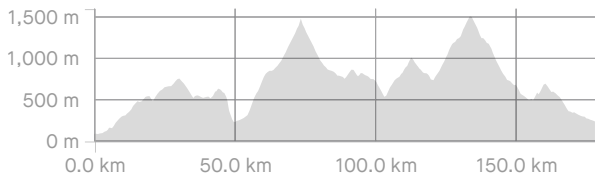

Bearman Velo 2021

<https://www.strava.com/routes/2725708122429396028>

178.41 km

4,064m

Distance

Elevation Gain

Road

Ride Type

Est. Moving Time: 7:23:10

Map data ©2021 Google, Inst. Geogr. Nacional

Route recommendations may be incomplete and/or inaccurate and may contain sections of private land and/or sections of terrain that could be challenging or hazardous. Always use your best judgement about the safety of road and trail conditions and follow traffic and property laws. Est. Moving Time based on your avg speed of 24.2 km/h over last 4 weeks

DIRECTION	DISTANCE (kilometers)
Proceed onto off-road waypoint. No data available	0.0
Proceed onto off-road waypoint. No data available	1.1
Proceed onto off-road waypoint. No data available	1.7
Continue on D 115	1.8
Continue on Rond-Point Saint-Sébastien	3.5
Proceed onto Route de Vivès	3.5
Continue on Serre de las Aires	3.8
Proceed onto Serre de las Aires	6.9