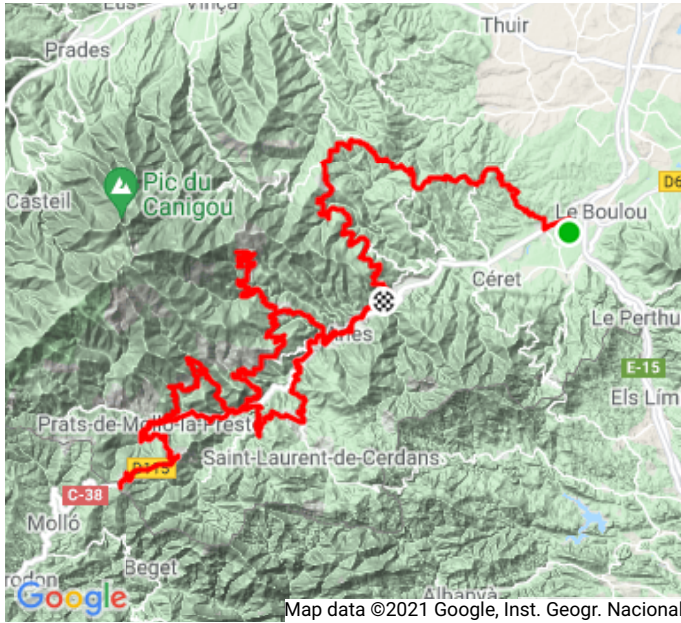

Bearman Velo 2021

<https://www.strava.com/routes/2725708122429396028>

178.41 km

4,064m

Distance

Elevation Gain

Road

Ride Type

Est. Moving Time: 7:23:10

Map data ©2021 Google, Inst. Geogr. Nacional

Route recommendations may be incomplete and/or inaccurate and may contain sections of private land and/or sections of terrain that could be challenging or hazardous. Always use your best judgement about the safety of road and trail conditions and follow traffic and property laws. Est. Moving Time based on your avg speed of 24.2 km/h over last 4 weeks

DIRECTION	DISTANCE (kilometers)
Proceed onto off-road waypoint. No data available	0.0
Proceed onto off-road waypoint. No data available	1.1
Proceed onto off-road waypoint. No data available	1.7
Continue on D 115	1.8
Continue on Rond-Point Saint-Sébastien	3.5
Proceed onto Route de Vivès	3.5
Continue on Serre de las Aires	3.8
Proceed onto Serre de las Aires	6.9