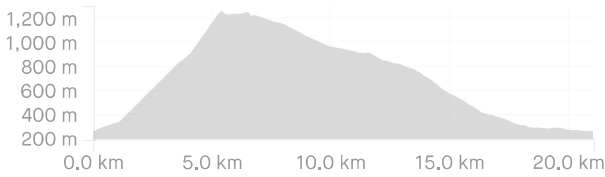

bearmanrunroute2022/1or2laps

<https://www.strava.com/routes/2883384064674213806>

21.04 km
Distance

1,050 m
Elevation Gain

Road
Run Type

Est. Moving Time: **1:30:41**

Route recommendations may be incomplete and/or inaccurate and may contain sections of private land and/or sections of terrain that could be challenging or hazardous. Always use your best judgement about the safety of road and trail conditions and follow traffic and property laws. Est. Moving Time based on your avg pace of 4:19/km over last 4 weeks

DIRECTION	DISTANCE (kilometers)
Proceed onto off-road waypoint. No data available	0.0
Right onto Route de la Batllie	0.1
Proceed onto Route de la Batllie	0.2
Proceed onto off-road waypoint. No data available	1.1
Proceed onto off-road waypoint. No data available	1.1
Proceed onto off-road waypoint. No data available	1.1
Proceed onto off-road waypoint. No data available	2.8
Proceed onto Sentier du Piton de Belmatx	4.0
Proceed onto Sentier du Piton de Belmatx	5.3